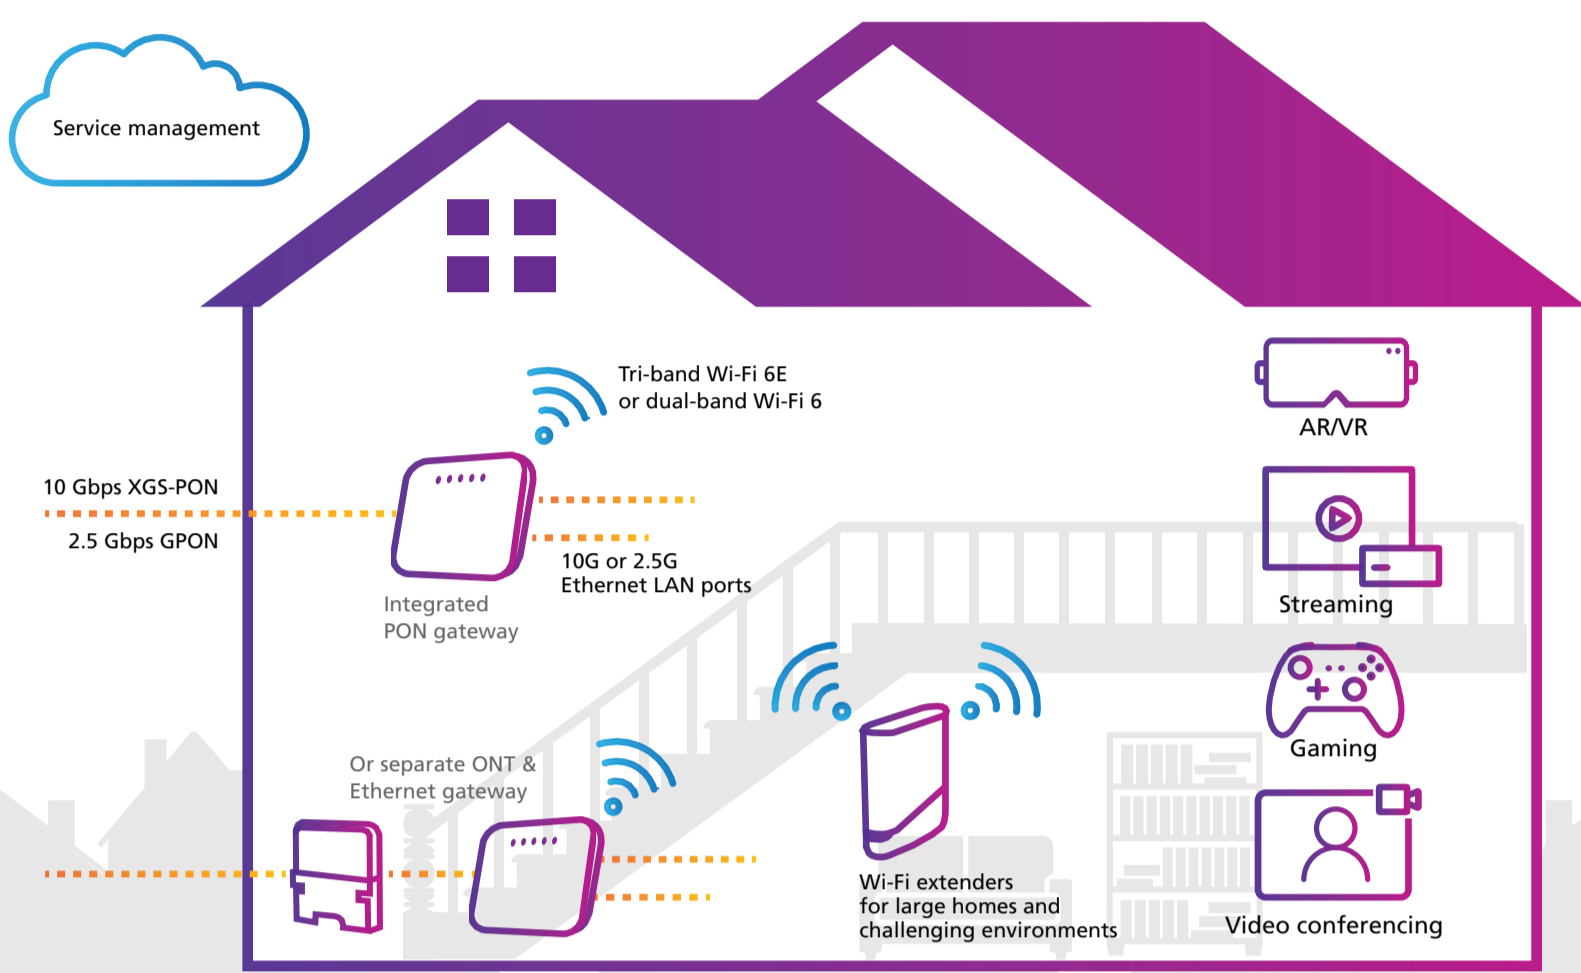

# Bringing PON home

It's happening. PON, that is. Whether you're a telco upgrading to XGS-PON, an MSO who's looking at greenfield opportunities, or a new communications service provider with fresh funding, PON is most likely your technology of choice. Now that that's settled, it's time to extend the power of PON throughout the home with GPON, XGS-PON, and Ethernet gateways that are built for service providers and equipped with the latest Wi-Fi 6 and Wi-Fi 6E technology. Here are a few things to consider as you choose a home gateway.

## Match PON speeds with a high-performance home network

Deliver PON's gigabit speeds and low-latency throughout the home with an ultra-reliable, high-performance network consumers will love.

Open-source software platforms

Whoever said "one size fits all" sure wasn't thinking about PON and home networks. CommScope Home Networks has created a range of PON gateways and options to fit a variety of service tiers and deployment scenarios.

## Simplify management for a superior experience

Distributing PON bandwidth throughout the home is only half the battle. To truly delight end users and avoid subscriber churn, service providers must manage the experience. This requires a management system with visibility into the home network and the ability to control devices, automate processes, and launch new services—all from the cloud.